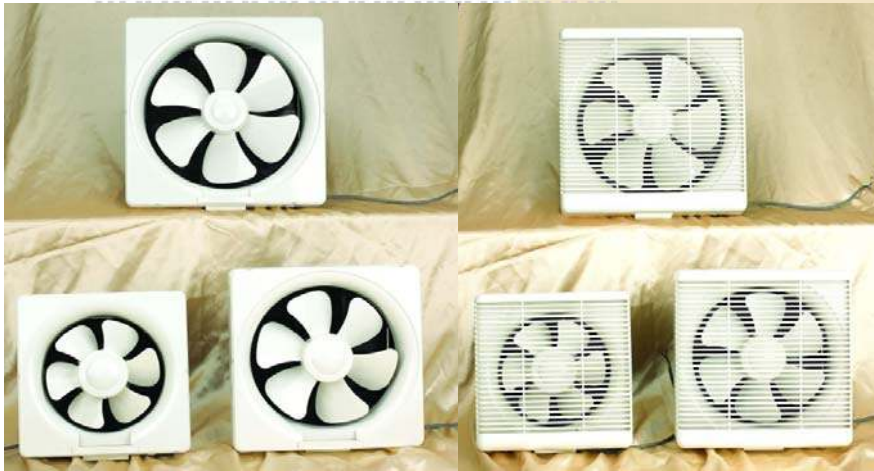

VENTILATING FAN

- **WALL MOUNTED TYPE WITH SHUTTER**
- **CEILING MOUNTED TYPE**
- **LED LIGHTING VENTILATING FAN**

VENTILATING FAN

Wall Mounted Type With Shutter

VENTILATING FAN (Ball Bearing Motor)

- Weather-proof, Dust -Proof, Bug-Proof Design
- Electricity Saving ; Low Noise ; High Current
- Bidirectional Exhaust/Sucking Ventilator (Air In/Out-2 Ways)
- Cable length can be made 0.5M or depended on Request

** Material : Polypropylene (ABS & Polypropylene Body With Meal Base Are Also Available)**

VENTILATING FAN

Wall/Window/Ceiling Mounted Type

VENTILATING FAN

- Made of High Quality ABS Plastic
- 7-Fan Blades Exhaust Fast And Strong ; Fan Designed With Ultra Thin Front Panel And Shutter (When Ventilation Works, The Front Shutter Will Open Automatically)
- Ball Bearing Motor Has Slow Heating Up And Long Service Lifetime
- With 3 x 0.5mm² Power Cord
- Suitable For Ceiling Mounting Or Fixing On Wall

** With or Without Pulling Switch are all available **

VENTILATING FAN With LED Lighting- Ceiling Mounted Type

LED LIGHTING VENTILATING FAN

- Extraction capacity: 160m³/hr
- Ball bearing motor
- Available in white and silver panel
- LED panel light
- Brightness output of 1100lm
- Color temperature is available for 3000K warm white, 4500K cool white and 6500K daylight.
- Ø100mm side duct with draft stopper
- IP45 rated - Suitable for installation above showers
- With power cord: 3G0.75mm² for AC120V
3G0.5mm² for AC230V;