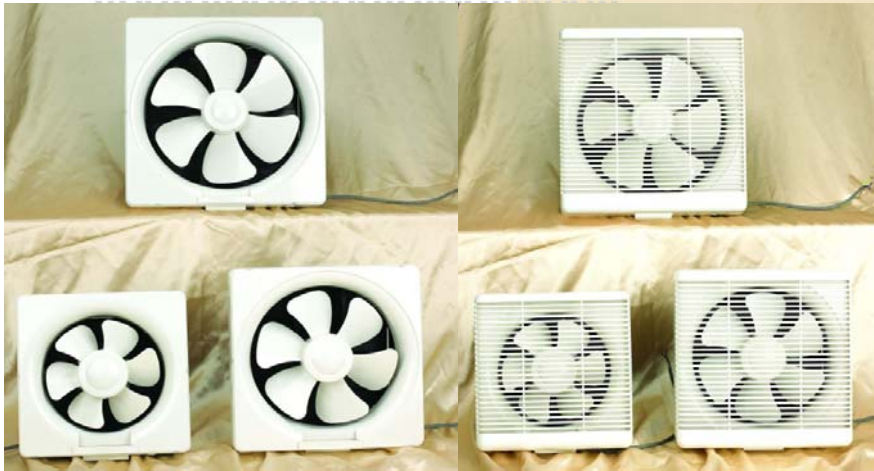

VENTILATING FAN

- **WALL MOUNTED TYPE WITH SHUTTER**
- **CEILING MOUNTED TYPE**
- **LED LIGHTING VENTILATING FAN**

VENTILATING FAN

Wall Mounted Type With Shutter

VENTILATING FAN (Ball Bearing Motor)

- Blind Type Design, Waterproof, Dust -Proof, Bug-Proof
- Electricity Saving ; Low Noise ; High Current
- Bidirectional Exhaust/Sucking Ventilator (Air In/Out)
- Cable length can be made 0.5M or depended on Request

** Material : PP, ABS, PP Body With Meal Base Are All Available**

VENTILATING FAN

Ceiling Mounted Type

VENTILATING FAN

- Made of High Quality ABS Plastic
- 7-Fan Blades Exhaust Fast And Strong ;
Fan Designed With Ultra Thin Front Panel And Shutter
(When Ventilation Works, The Front Shutter Will
Open Automatically)
- Ball Bearing Motor Has Slow Heating Up And Long
Service Lifetime
- With 3 x 0.5mm² Power Cord
- Suitable For Ceiling Mounting Or Fixing On Wall

** Can also be added pulling switch cable 0.5meter**

VENTILATING FAN With LED Lighting- Ceiling Mounted Type

LED LIGHTING VENTILATING FAN

- Extraction capacity: 160m³/hr
- Ball bearing motor
- Available in white and silver panel
- LED panel light
- Brightness output of 1100lm
- Color temperature is available for 3000K warm white, 4500K cool white and 6500K daylight.
- Ø100mm side duct with draft stopper
- IP45 rated - Suitable for installation above showers
- With power cord: 3G0.75mm² for AC120V
3G0.5mm² for AC230V;